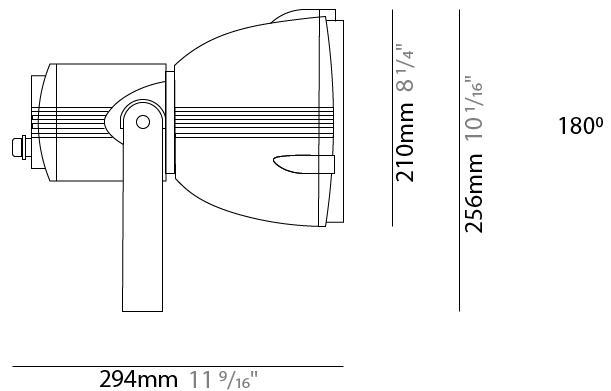

GENERAL

Series: Reef
Brand: Side
Division: Exterior
Mounting Type: Surface
Mounting Location: Above Ground
Subcategory: Flood

PHYSICAL

Shape: Dome
Diameter (mm): 210
Diameter (in): 8 1/4
Length (mm): 294
Length (in): 11 9/16
Height (mm): 256
Height (in): 10 1/16
Light Distribution: Adjustable / Direct
Weight (kg): 4.3
Weight (lbs): 9.48
Diffuser: Clear tempered glass
Fixture Finish: BLK / GRV
Fixture Material: Aluminum Die Cast

ELECTRICAL

Lamp Type: LED (Zhaga Standard)
Input Wattage (W): 40.1
Total Output Wattage (W): 36.5
Dimming: Tri-Mode (Non-Dimming and Phase Dimming (120Vac only) and 0-10V Dimming)
Driver Included: Yes
Driver Location: Integrated
Driver Type: Constant Current - Universal
Driver Class: Class 2
Input Voltage (V): 120 - 277
Constant Current (MA): 1050
Upon Request: (Not included - see components [IP65 or higher enclosure to be supplied by others]) Remote: 0-10Vdc dimming

LED

Color Temperature (°K): 3000 / 4000
Max. Delivered Lumen (lm): 5452.9 / 5670.6
Nominal Lumen (lm): 6010 / 6250
CRI: >80 CRI
Lamp Life (hrs): 50000

OPTICAL

Optic°: 15 / 25 / 40

RATINGS AND CERTIFICATIONS

Certified By: Certified for North American Standards
IP rating: IP65
IK Rating: IK06

4kg / 8.82 lbs