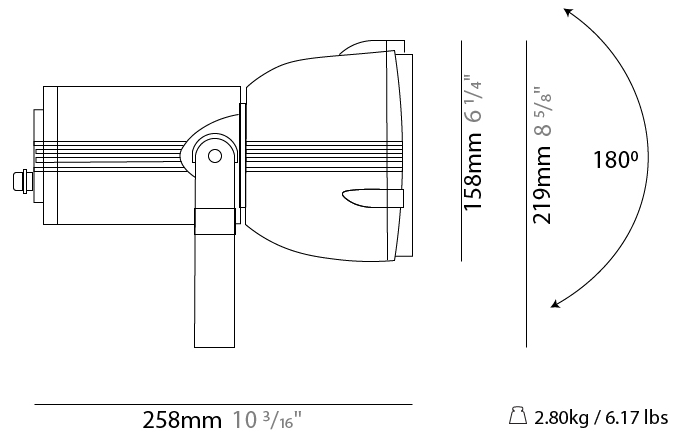

GENERAL

Series: Reef
Subseries: Mini Reef
Brand: Side
Division: Exterior
Mounting Type: Surface
Mounting Location: Above Ground
Subcategory: Flood

PHYSICAL

Shape: Dome
Diameter (mm): 158
Diameter (in): 6 1/4
Length (mm): 258
Length (in): 10 3/16
Height (mm): 219
Height (in): 8 5/8
Light Distribution: Adjustable / Direct
Weight (kg): 2.2
Weight (lbs): 4.85
Diffuser: Clear tempered glass
Fixture Finish: WHI / BLK / GRY
Fixture Material: Aluminum Die Cast

ELECTRICAL

Lamp Type: LED (Zhaga Standard)
Input Wattage (W): 27.6
Total Output Wattage (W): 24.3
Dimming: Tri-Mode (Non-Dimming and Phase Dimming (120Vac only) and 0-10V Dimming)
Driver Included: Yes
Driver Location: Integrated
Driver Type: Constant Current - Universal
Driver Class: Class 2
Input Voltage (V): 120 - 277
Constant Current (MA): 700
Upon Request: (Not included - see components [IP65 or higher enclosure to be supplied by others]) Remote: 0-10Vdc dimming

LED

Color Temperature (°K): 3000 / 4000
Max. Delivered Lumen (lm): 3605.9 / 3854.5
Nominal Lumen (lm): 4425 / 4730
CRI: >80 CRI
Lamp Life (hrs): 50000

OPTICAL

Optic°: 15 / 30 / 60

RATINGS AND CERTIFICATIONS

Certified By: Certified for North American Standards
IP rating: IP65
IK Rating: IK06