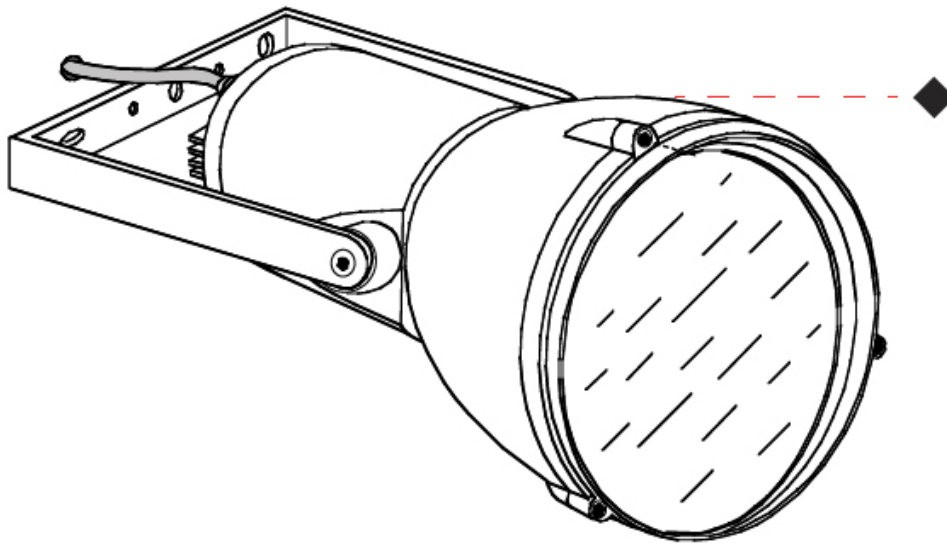

MICRO REEF SURFACE

E10F0003-

PROJECT	_____
TYPE	_____
SPECIFIER	_____
QUANTITY	_____
DATE	_____

E